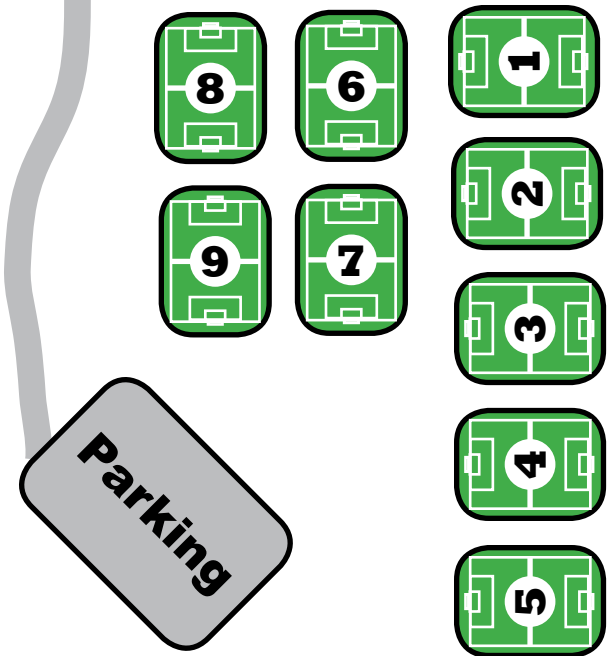

Freedom Park

Palmer

Canton Center

Sheldon

All fields are U6 -4v4

Freedom Park - is located at the corner of Sheldon Road and Palmer Road.